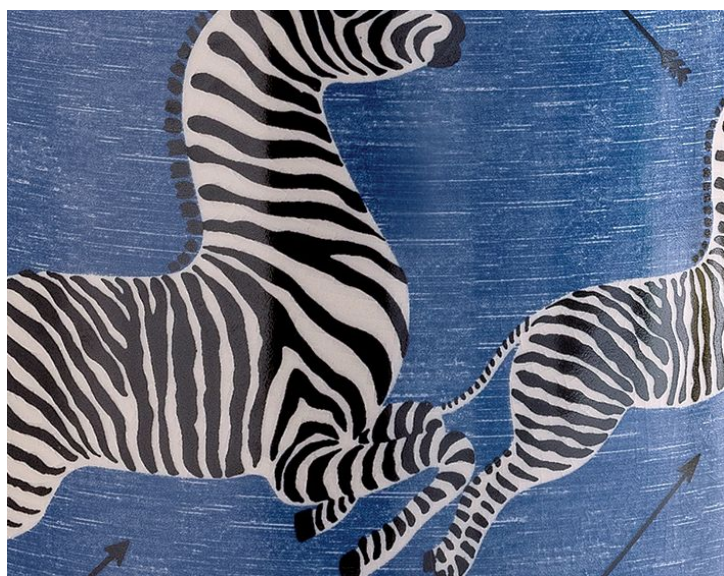

ZEBRAS ICE BUCKET

DENIM • SC 0004 ACBS393A

Vases/jars/planters from the Scalamandre Maison Collection by Port 68

CONTENT 100% PORCELAIN
10.5" X 6.5"
STOCKED IN..... SUPPLIERS WAREHOUSE U.S.A.
DESIGN BIRD / ANIMAL

DETAIL IMAGE